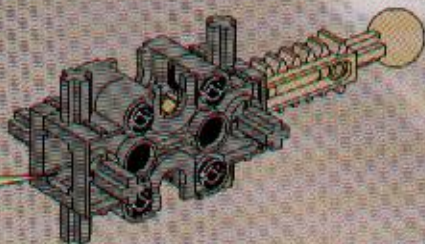

A LEGO Technic model of a rock slizer is shown in a desert landscape. The model is built from tan and grey Technic bricks and is positioned on a rocky outcrop. A yellow circular disc with a blue and red pattern is attached to the top of the model. The background features a blue sky with white clouds and a rocky horizon.

# ROCK SLIZER

8506

**LEGO** Technic

4124718

1

2

3

**CLICK!**

1

2

3

4

5

6

7

8