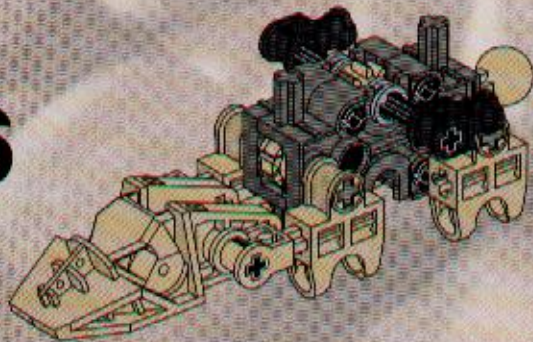

A LEGO Technic model of a rock slizer is shown in a desert landscape. The model is built from tan and grey Technic bricks and is positioned on a rocky outcrop. A yellow circular disc with a blue and red pattern is attached to the top of the model. The background features a blue sky with white clouds and a rocky horizon.

1

2

3

4

5

6

7

8