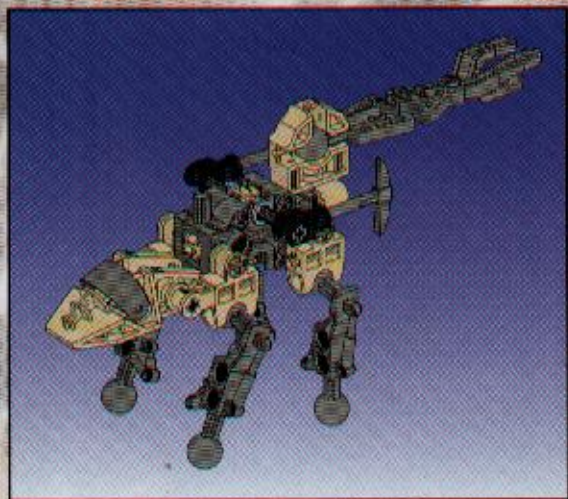

A LEGO Technic model of a rock slizer is shown in a desert landscape. The model is built from tan and grey Technic bricks and is positioned on a rocky outcrop. A yellow circular disc with a blue and red pattern is attached to the top of the model. The background features a blue sky with white clouds and a rocky horizon.

# ROCK SLIZER

8506

**LEGO** Technic

4124718

1

2

3

**CLICK!**