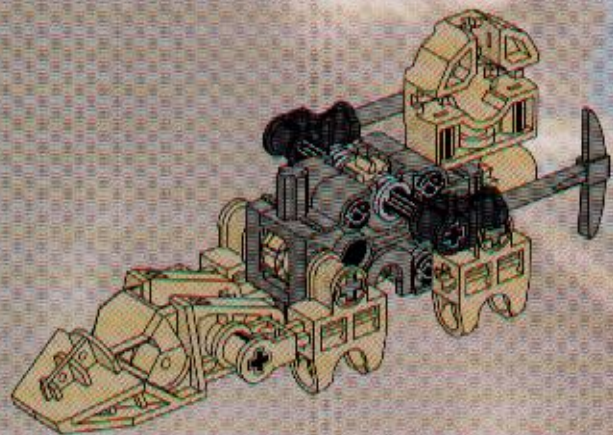

A LEGO Technic model of a rock slizer is shown in a desert landscape. The model is built from tan and grey Technic bricks and is positioned on a rocky outcrop. A yellow circular disc with a blue and red pattern is attached to the top of the model. The background features a blue sky with white clouds and a rocky horizon.

1

2

3

4

5

6

7

8