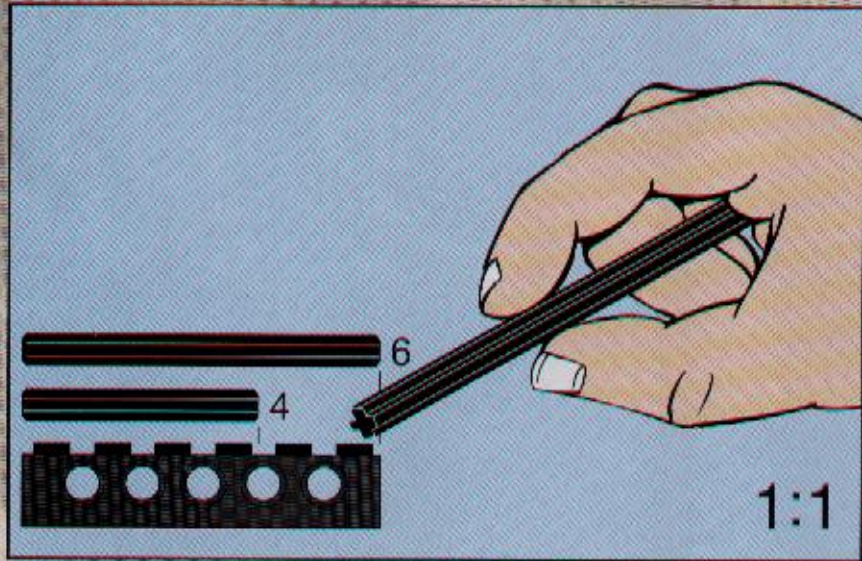

A LEGO Technic model of a rock slizer is shown in a desert landscape. The model is built from tan and grey Technic bricks and is positioned on a rocky outcrop. A yellow circular disc with a blue and red pattern is attached to the top of the model. The background features a blue sky with white clouds and a rocky horizon.

# ROCK SLIZER

8506

**LEGO** Technic

4124718

1

2

3

**CLICK!**