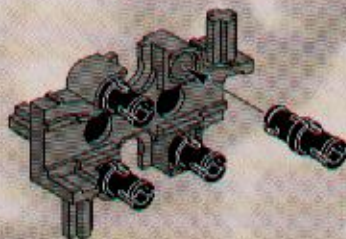

A LEGO Technic model of a rock slizer is shown in a desert landscape. The model is built from tan and grey Technic bricks and is positioned on a rocky outcrop. A yellow circular disc with a blue and red pattern is attached to the top of the model. The background features a blue sky with white clouds and a rocky horizon.

# ROCK SLIZER

8506

**LEGO** Technic

4124718

1

2

3

**CLICK!**

1

2

3

4

5

6

7

8