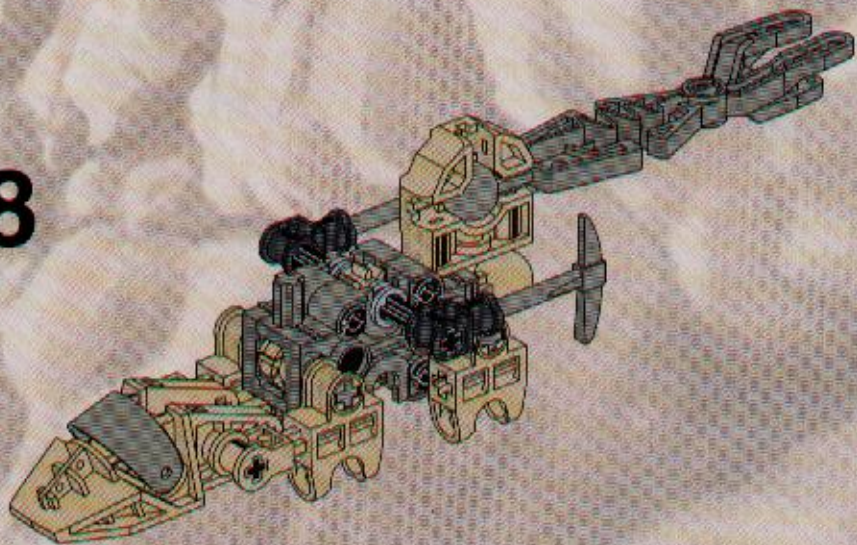

A LEGO Technic model of a rock slizer is shown in a desert landscape. The model is built from tan and grey Technic bricks and is positioned on a rocky outcrop. A yellow circular disc with a blue and red pattern is attached to the top of the model. The background features a blue sky with white clouds and a rocky horizon.

# ROCK SLIZER

8506

**LEGO** Technic

4124718

1

2

3

**CLICK!**

1

2

3

4

5

6

7

8